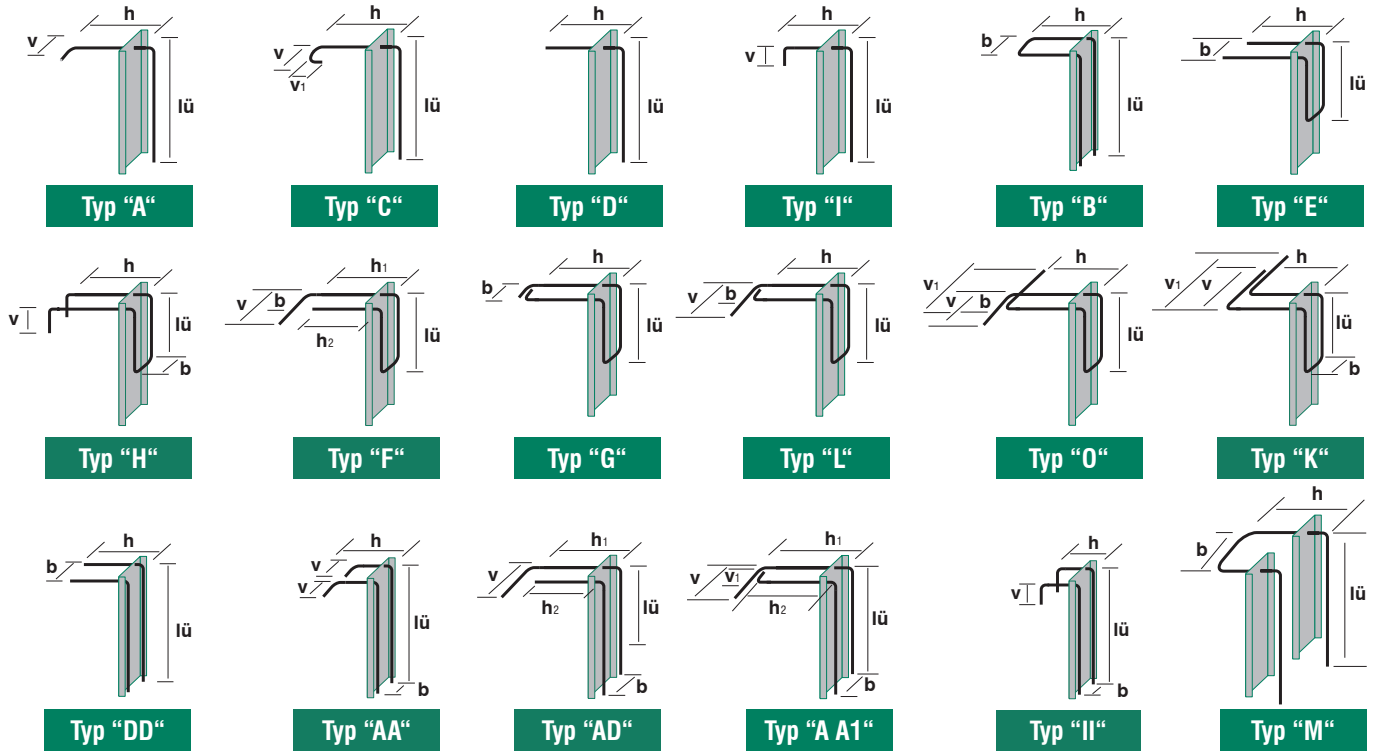

Request special made products

position	pieces	stirrup typ	steel Ø (mm)	stirrup centres (cm)	b (cm)	h (cm)	lü (cm)	v / v1 (cm)	box width (cm)	box length (cm)	comments / miscellaneous

customer / client:

commission: