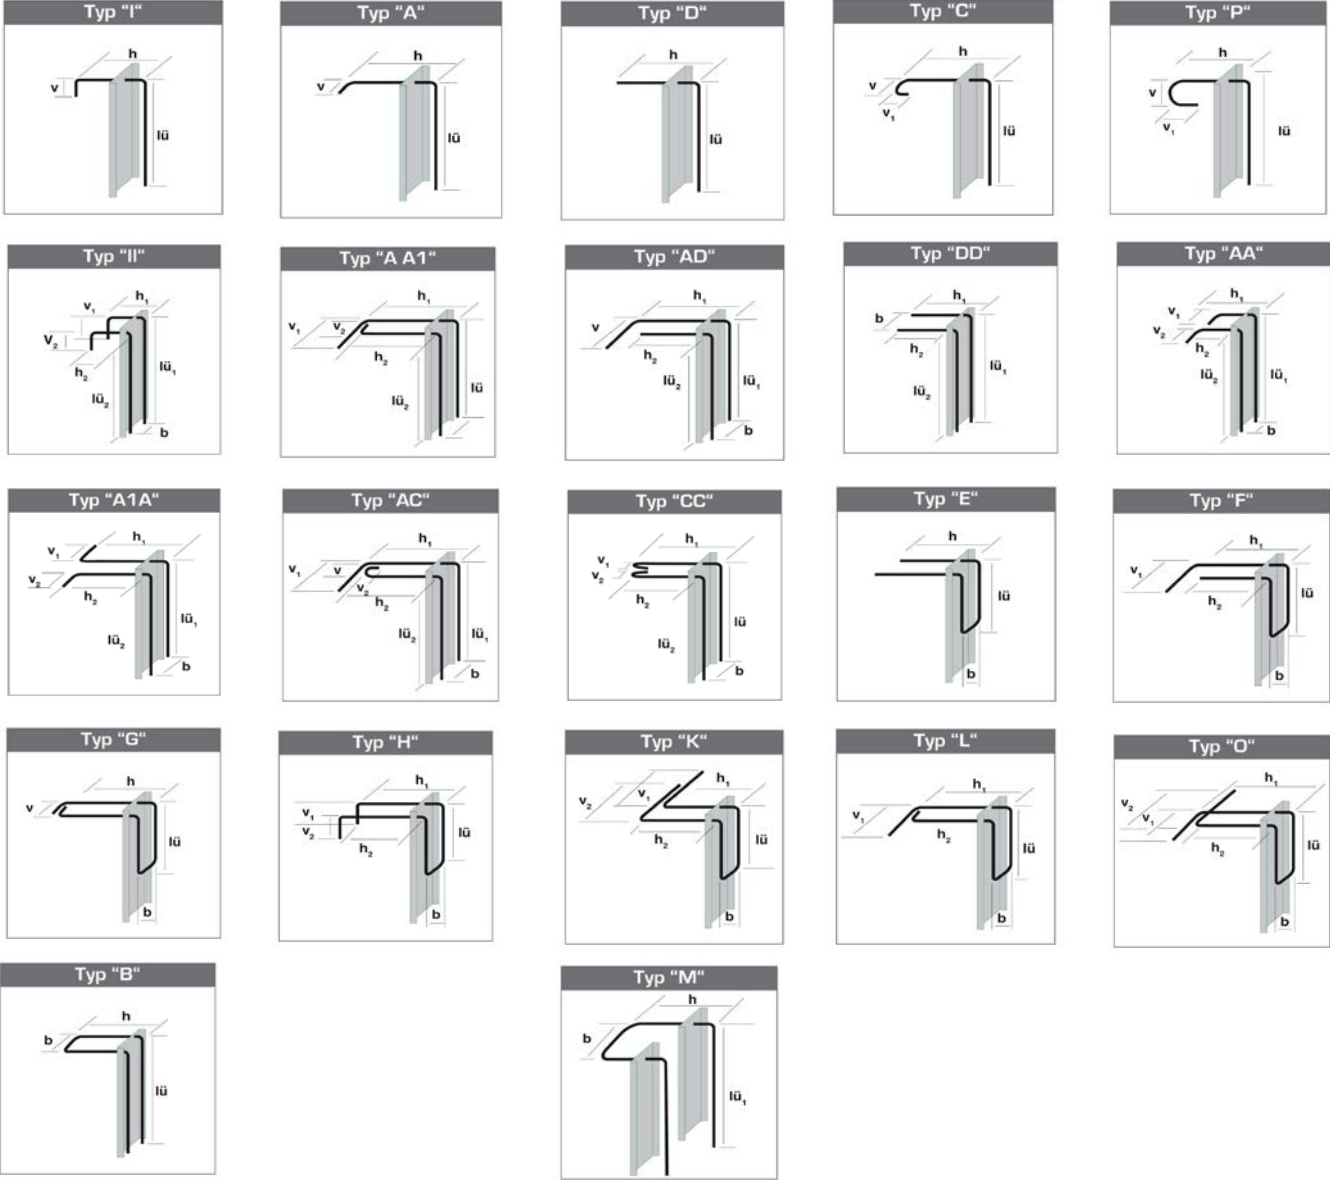

Position	pieces	meter	st/rrup type	steel-φ (mm)	stirrup centres distance (cm)	stirrup width (cm)	h1/h2 (cm)	lü1/lü2 (cm)	v / v1 (cm)	Box thickness (cm)	Box width (cm)	Box length (cm)	comments / others

Attention: For types E, F, G, H, K, L, and O may vary by +- 2 cm due to production and installation dimensions "h" and "lü" !
 This can be prevented by using a "location security strip", which must be requested always separately !